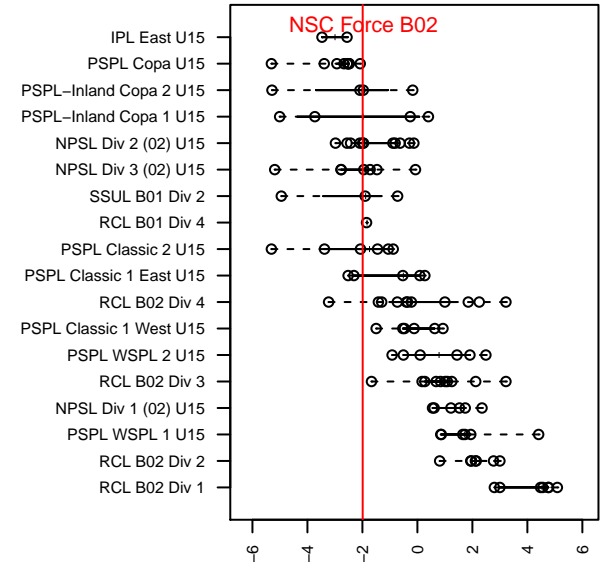

**attack and defense rating
relative to others at age
and all opponents in last 13 months**