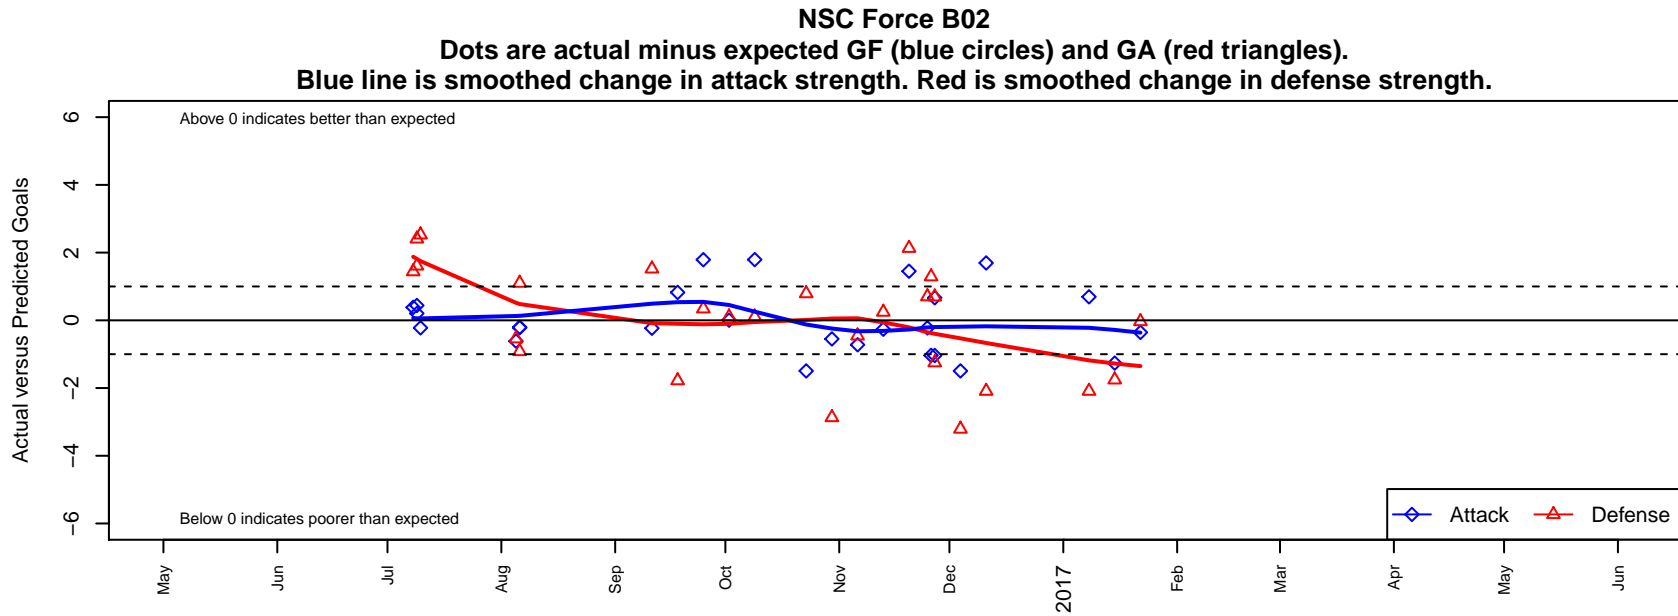

NSC Force B02

Northshore SC
 Woodinville, WA
 B02 total strength=1092
 attack=3.59 defense=2.1
 fall league = NPSL Div 2 (02) U15

alt names used:
 NSC 02 Force
 NSC B02 Force
 NSC 02 Force
 NSC Force B02 White

Venues played:
 2016 Seattle United Cup BU15 Silver
 2016 Eastside FC Cup BU15
 2016 NPSL Division 2 (02) U15
 2016 Cranberry Cup U15-16
 2016 Founders Cup B02 Div A

**attack and defense variance (black dot)
relative to other teams
and top 10 in region**